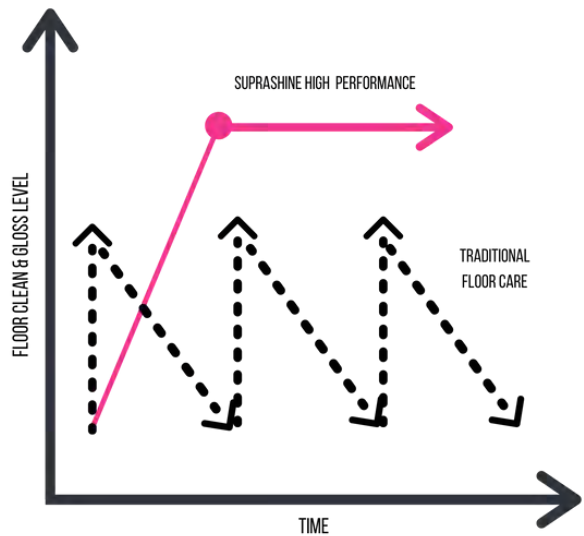

SUPRASHINE HP 3500

A DAILY MAINTENANCE PAD
THAT WILL OUTPERFORM
ANYTHING YOU'VE USED.

3500 GRIT

true mechanical polish &
surface/gloss upgrade
for most types of
uncoated floors

gentle enough on even
most of the soft floors as
PVC/vinyl or rubber.

2x

more efficient cleaning on
tough, demanding floors
even with high traffic or
bad weather conditions

longer lifespan up to
645,000 sqf / 60,000 sqm