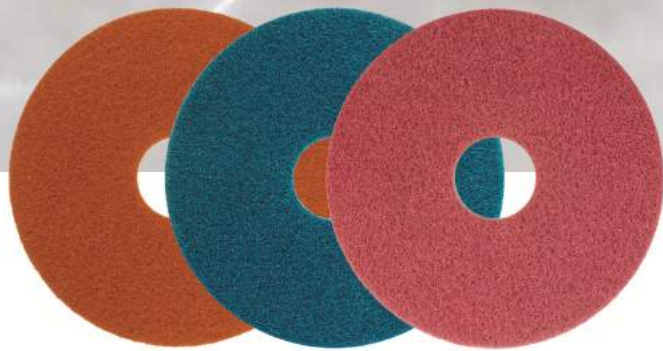

SUPRASHINE HP HIGH PERFORMANCE PADS