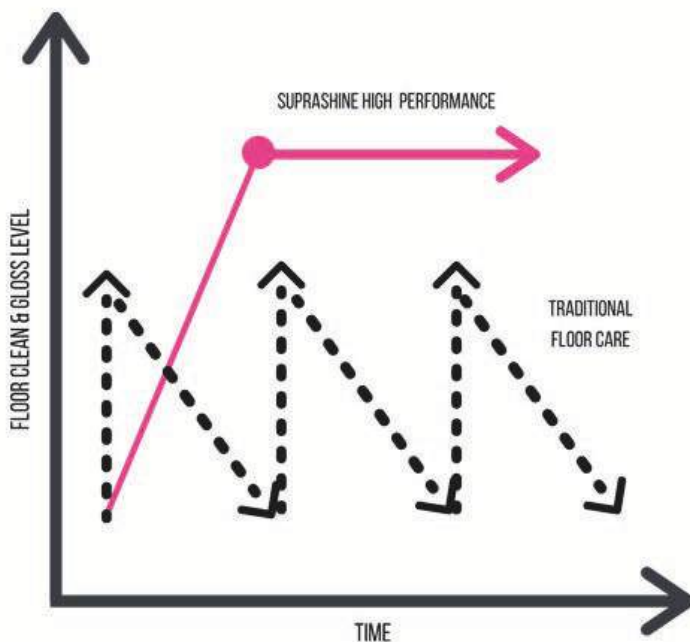

Professional range of pads with flexible material to deep clean, upgrade and maintain all types of coated and coated, hard and resilient floors.

VERSATILE & EFFICIENT

Use with low-speed and high-speed floor machines with water only.

SUPRASHINE HP HIGH PERFORMANCE PADS

2x

800 GRIT | 1800 GRIT | 3500 GRIT

A dedicated range of pads with flexible material for daily maintenance of **HIGH TRAFFIC** floors.

ONE PAD SOLUTION

Upgrade any floor during daily cleaning, no matter weather & traffic conditions.