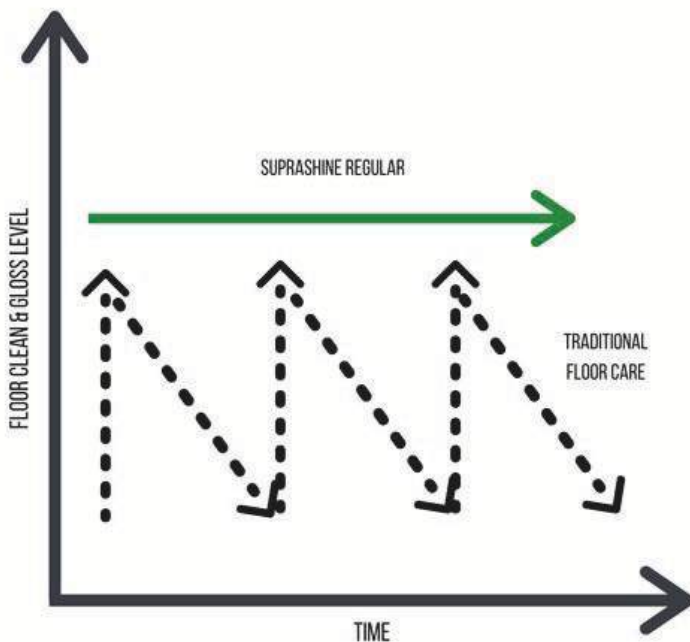

400 GRIT | 800 GRIT | 1800 GRIT | 3500 GRIT | 8000 GRIT

Professional range of pads with flexible material to deep clean, upgrade and maintain all types of coated and coated, hard and resilient floors.